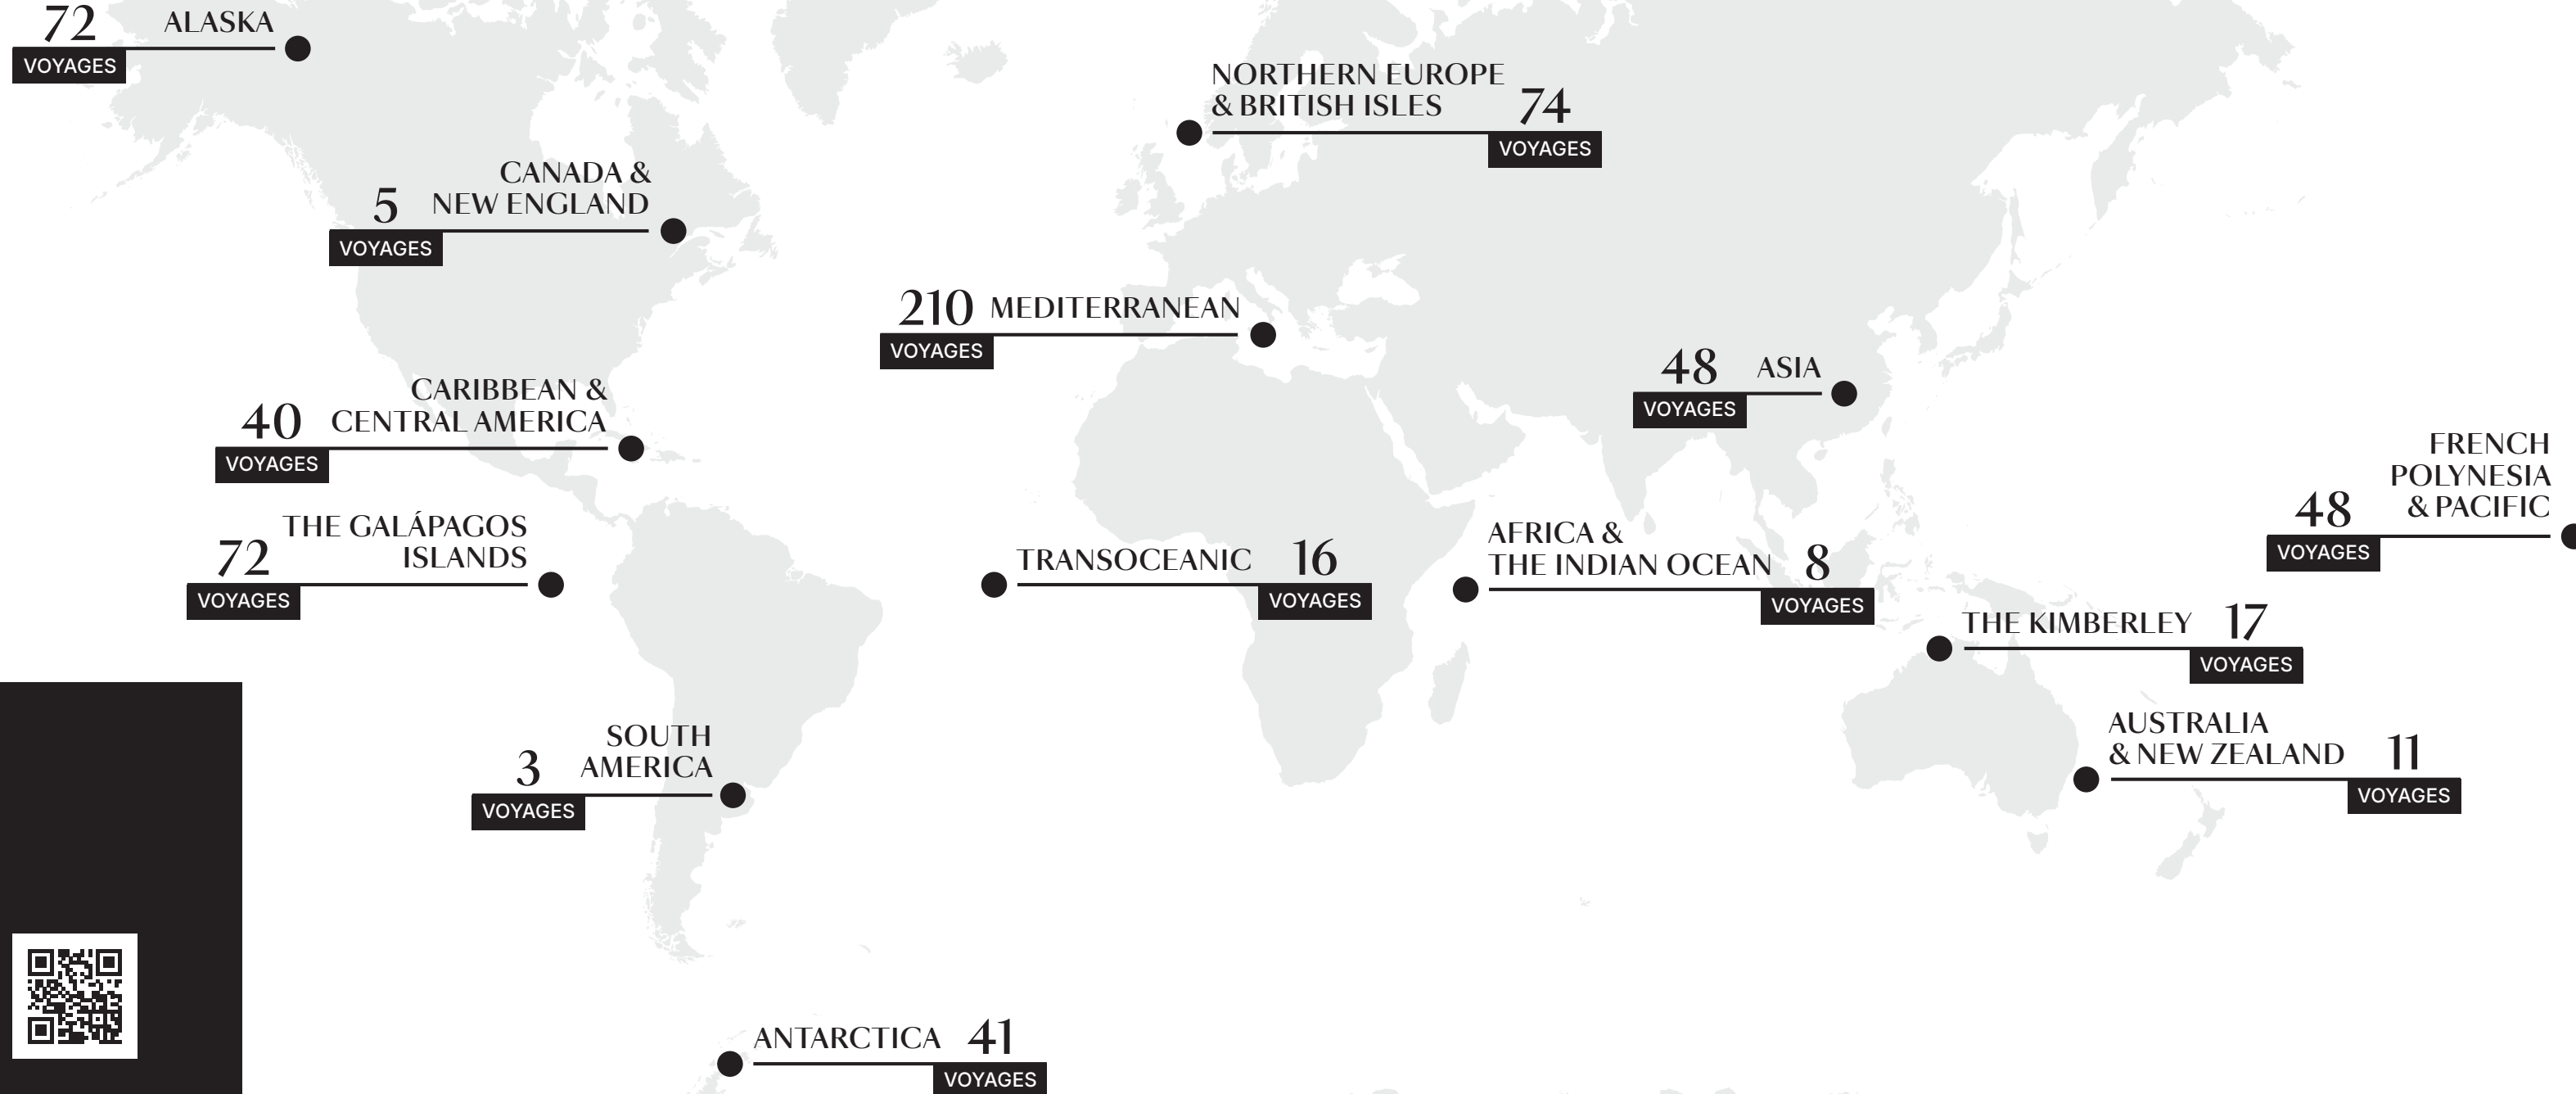

UNIQUE DESTINATIONS AND
A VAST VARIETY OF VOYAGES*

CLASSIC FLEET

 SILVER RAY 364 Suites Built 2024	 SILVER NOVA 364 Suites Built 2023
 SILVER SPIRIT 304 Suites Refurbished 2018	 SILVER DAWN 298 Suites Built 2021
 SILVER MOON 298 Suites Built 2020	 SILVER MUSE 298 Suites Refurbished 2025
 SILVER SHADOW 196 Suites Refurbished 2019	 SILVER WHISPER 196 Suites Refurbished 2024

EXPEDITION FLEET

 SILVER ENDEAVOUR 110 Suites Built 2021	 SILVER WIND 137 Suites Refurbished 2021
 SILVER CLOUD 127 Suites Refurbished 2017	 SILVER ORIGIN 51 Suites Built 2020

LEADERS IN
DESTINATION
Luxury Travel

DESTINATIONS AT A GLANCE*

 Ship is being repositioned

*Terms and Conditions apply. Itineraries represent deployment as of December 2025 and are subject to change. All voyages are subject to change without notice.