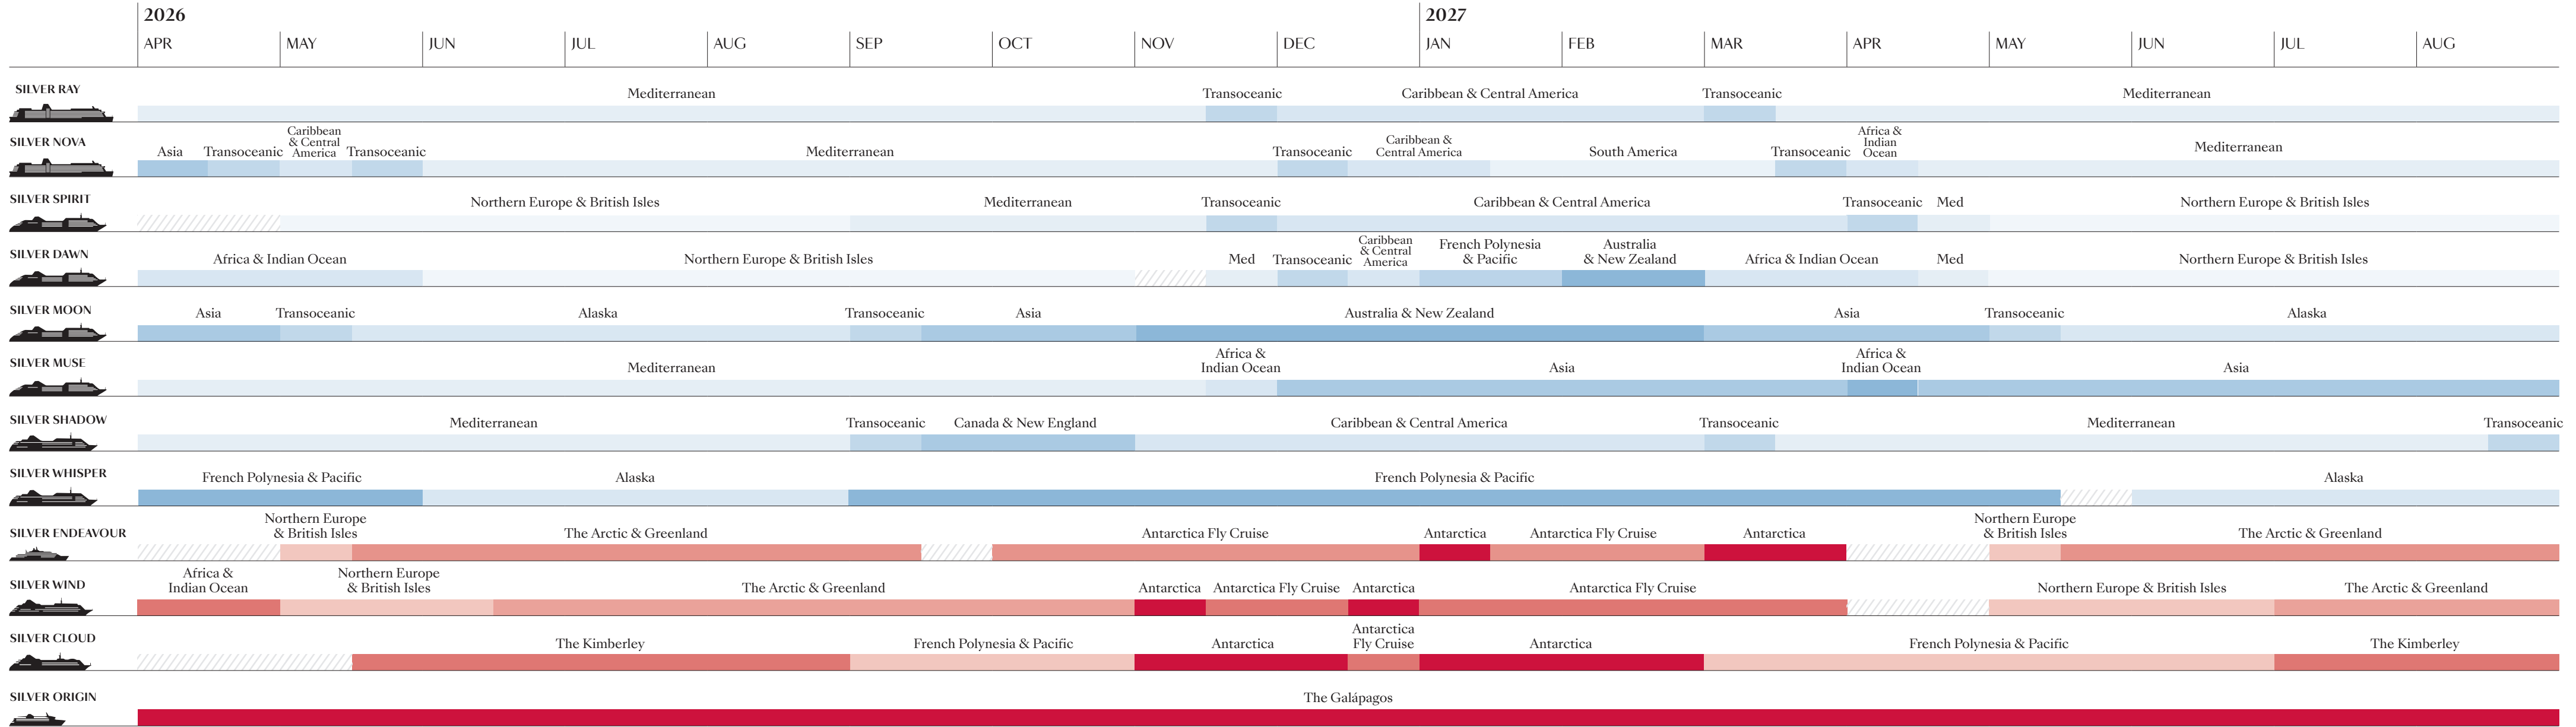

UNIQUE DESTINATIONS AND
A VAST VARIETY OF VOYAGES*

CLASSIC FLEET

 SILVER RAY 364 Suites Built 2024	 SILVER NOVA 364 Suites Built 2023
 SILVER SPIRIT 304 Suites Refurbished 2018	 SILVER DAWN 298 Suites Built 2021
 SILVER MOON 298 Suites Built 2020	 SILVER MUSE 298 Suites Refurbished 2025
 SILVER SHADOW 196 Suites Refurbished 2019	 SILVER WHISPER 196 Suites Refurbished 2024

EXPEDITION FLEET

 SILVER ENDEAVOUR 110 Suites Built 2021	 SILVER WIND 137 Suites Refurbished 2021
 SILVER CLOUD 127 Suites Refurbished 2017	 SILVER ORIGIN 51 Suites Built 2020

LEADERS IN
DESTINATION
Luxury Travel

DESTINATIONS AT A GLANCE*

 Ship is being repositioned

*Terms and Conditions apply. Itineraries represent deployment as of December 2025 and are subject to change. All voyages are subject to change without notice.